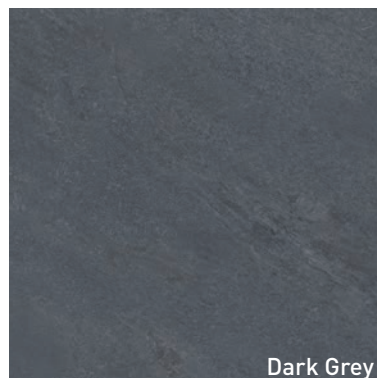

# DAKOTA

Glazed Porcelain

Grey

24x24"  
60x60cm

Beige

24x24"  
60x60cm

Dark Grey

24x24"  
60x60cm