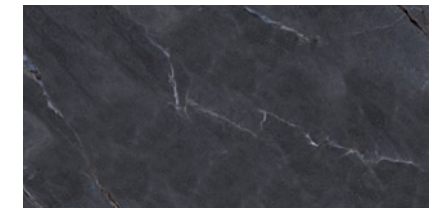

CLARA

Glazed Porcelain

24x48"
60x120cm

V3

RECTIFIED

FULL LAPPATO