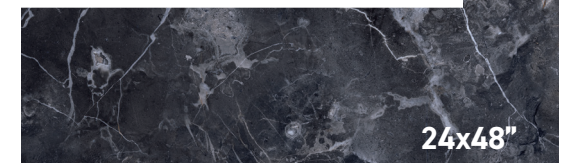

# MELROSE DARK

Glazed Porcelain

Patterns similar to neurons that provide our thought flow are designed on a dark color. White and black combination is befitting to the design.

GIULIA

24x48"

60x120cm

V3

RECTIFIED