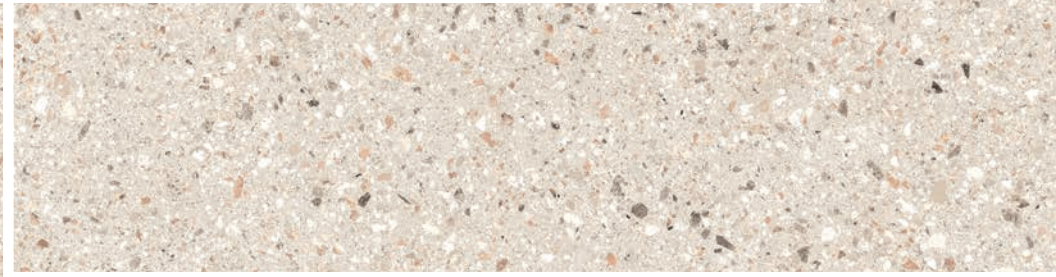

# TERRAZZO IVOIRE

Glazed Porcelain

24x24"  
60x60cm  
24x48"  
60x120cm

Terrazzo for those who want to have a privileged and assertive look in their living spaces.