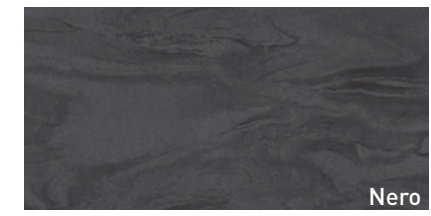

CIPOLLINO

Glazed Porcelain

R9

V3

RECTIFIED

SUGAR EFFECT

Nero

24x48"
60x120cm