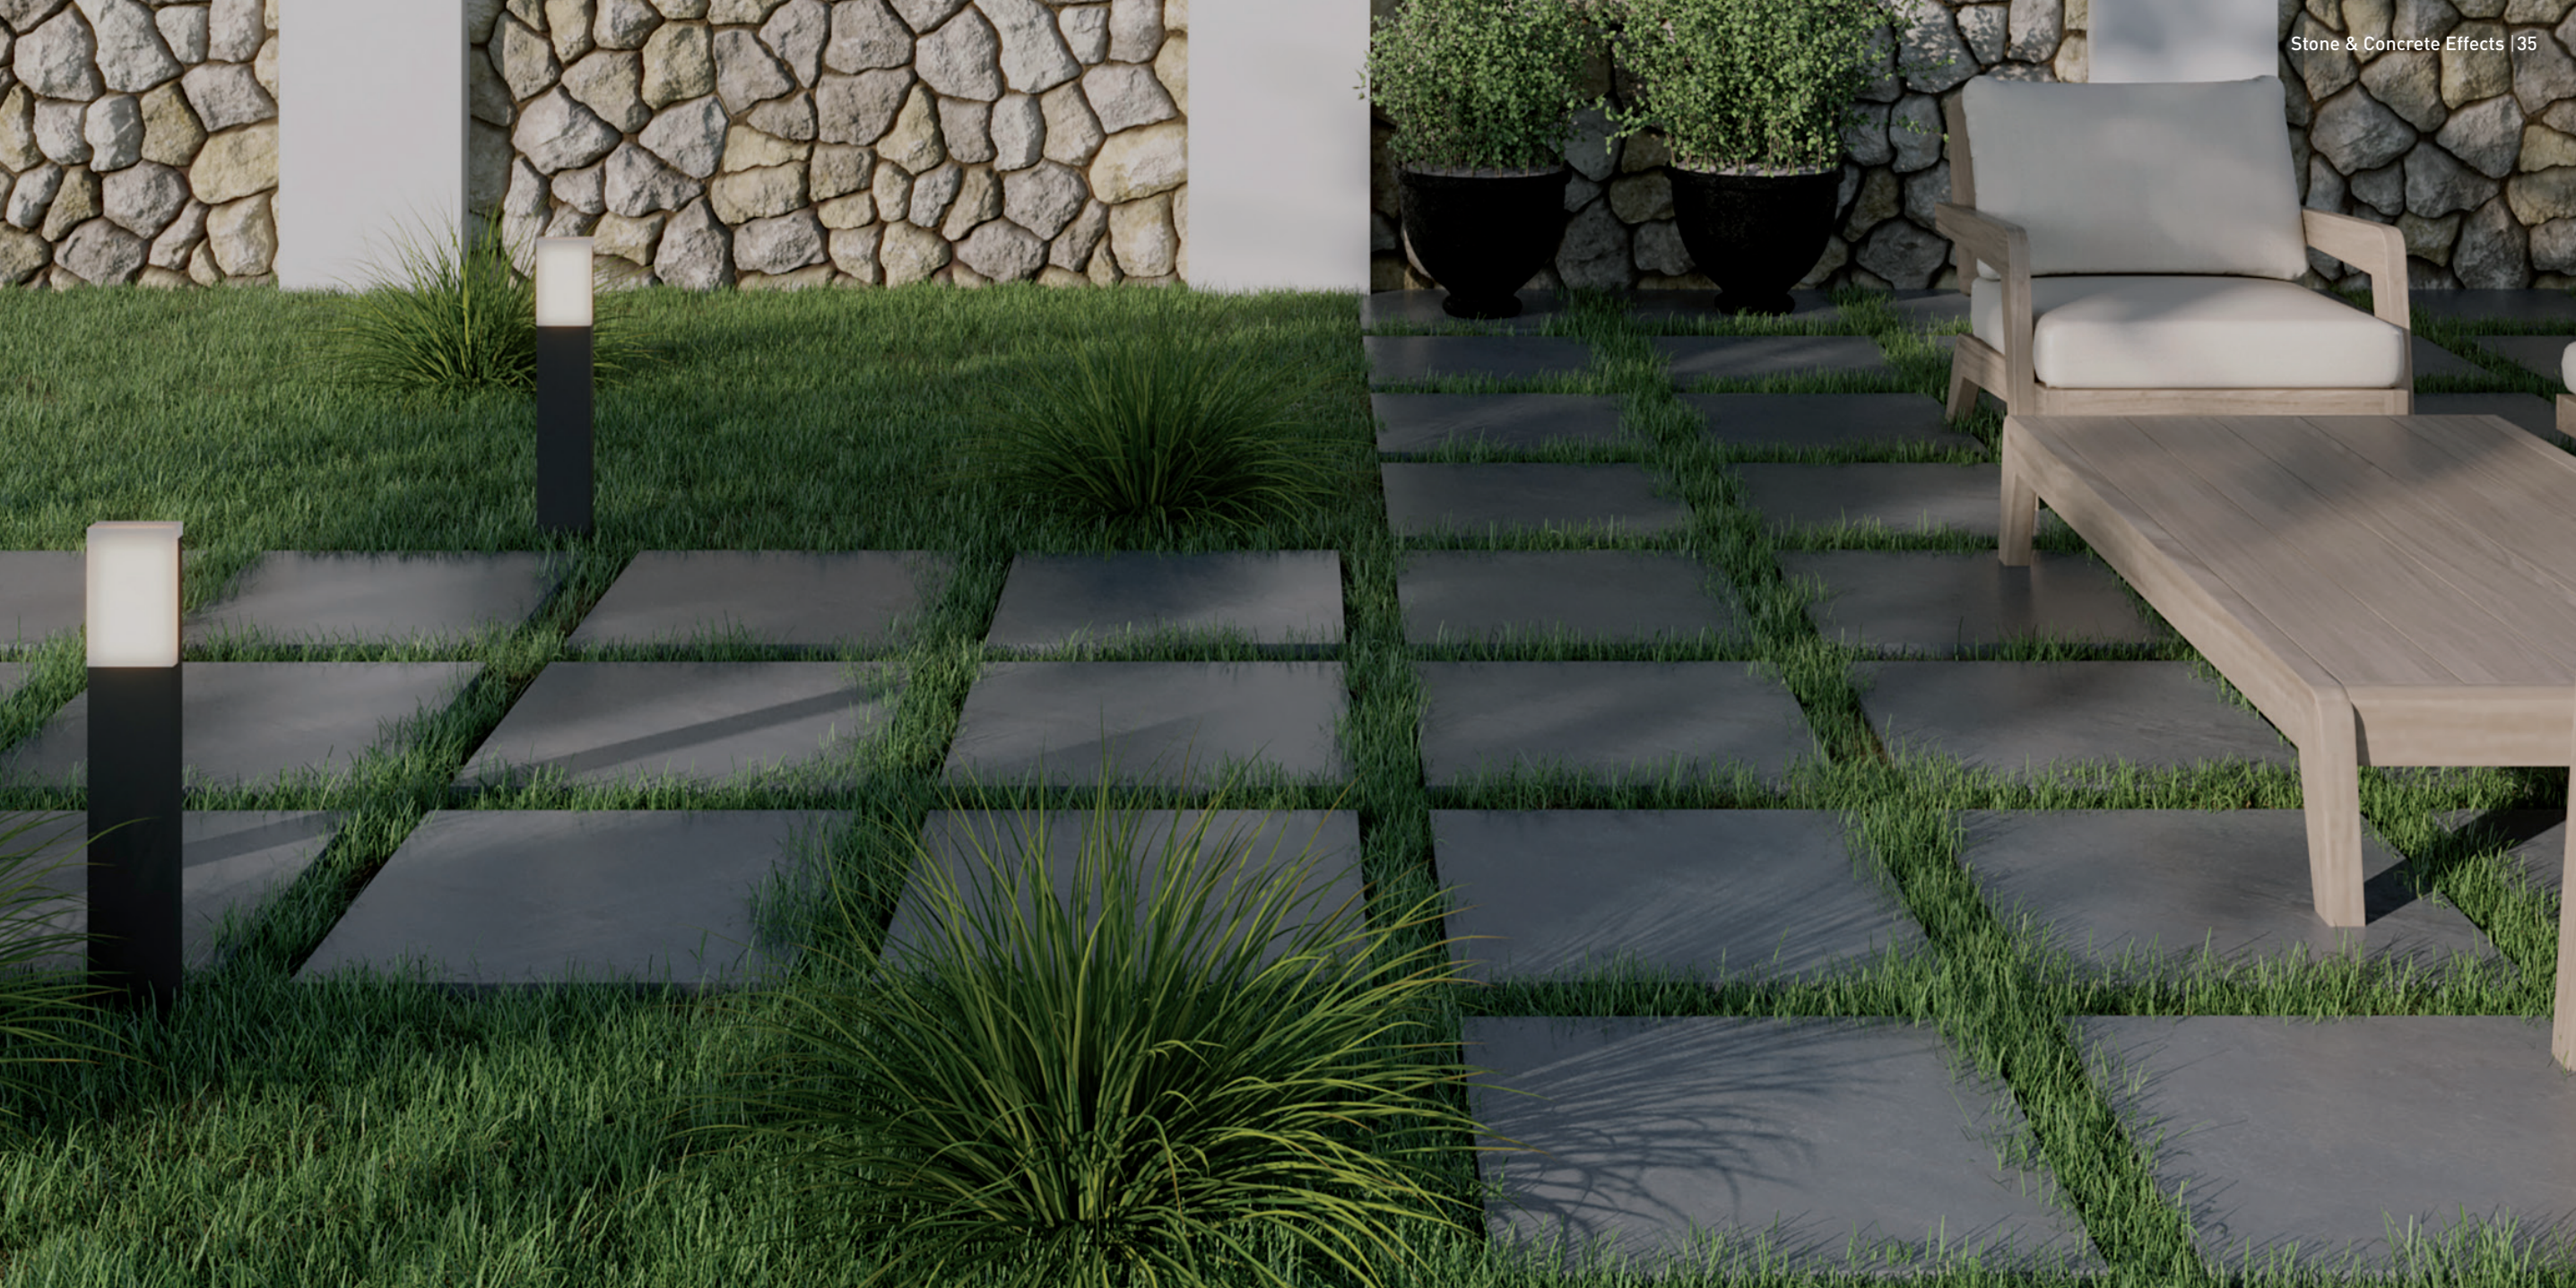

# EPOCH

Glazed Porcelain

R9

V2

RECTIFIED

MATT

Epoch is created especially for avant-garde and design spaces where **minimalism** is the protagonist.

Rectified in matt finish, is available in three colours that provide warmth and **robustness** to spaces.