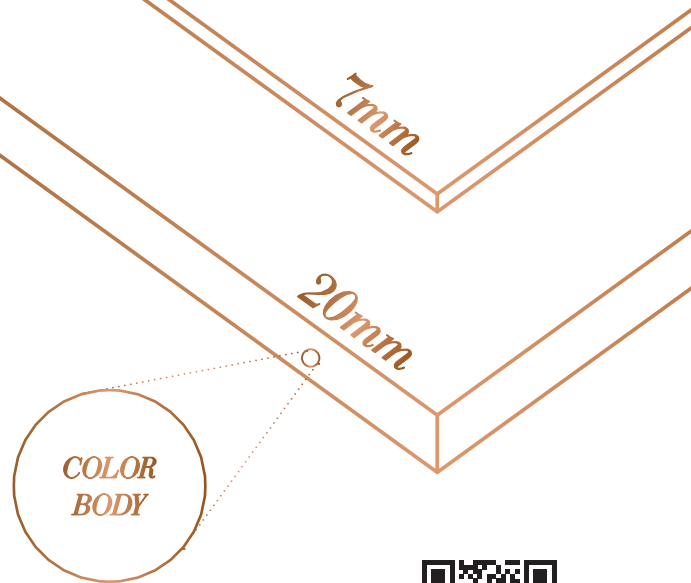

INDEX

Online Catalogue

BIANCO DOLOMITI	109	LAVE	127	PULPIS	153
BIANCO RIVER	111	MARJINAL	133	SOMBRA	159
CALACATTA GOLDIE	113	MARTINS MARBLE	135	SPACE	161
CANYON	115	MAVI BLUE	139	STATUARIO	165
CLARA	119	MELROSE	141	SUN ONYX	167
FLUXO	121	MIRACLE	149	VENATO ONICE	171
GAIOS	123	PAONAZZO	151		

MARBLE EFFECTS Page 109

ARK	11	LAGOM	47	SIRA	81
BAZALT	21	LUNA	53	STREET	83
BENELUX	23	MERCAN	59	TERRAZZO	87
CIPOLLINO	27	NORD STONE ICE	63	TRAVERTINE	99
CLIFF	29	ONDA	69	TRAVERTINO	101
DAKOTA	33	RASA	73		
EPOCH	37	RETRO STONE	77		
GROVAK	45	RUSTIC CONCRETO	79		

STONE & CONCRETE EFFECTS Page 11

LEGO WOOD	175
PERA WOOD	177
TIBERWOOD	179
WESTERN	185

WOOD EFFECTS Page 175