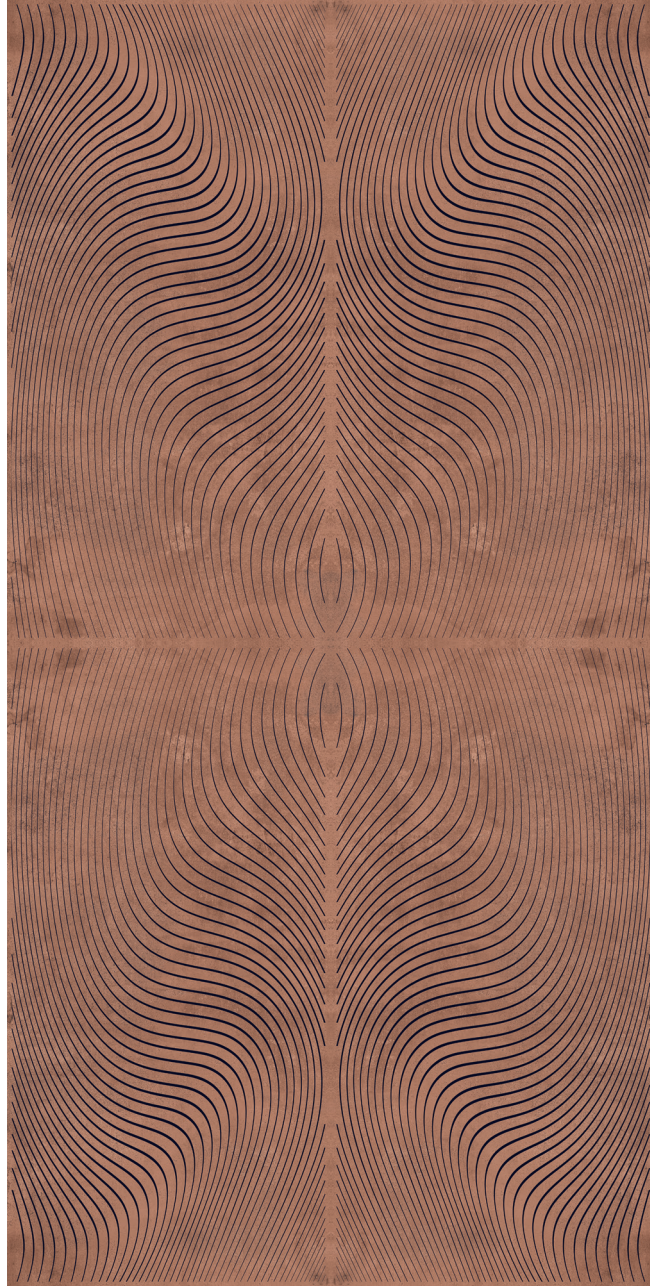

24x48"
60x120cm

Mundo Decor