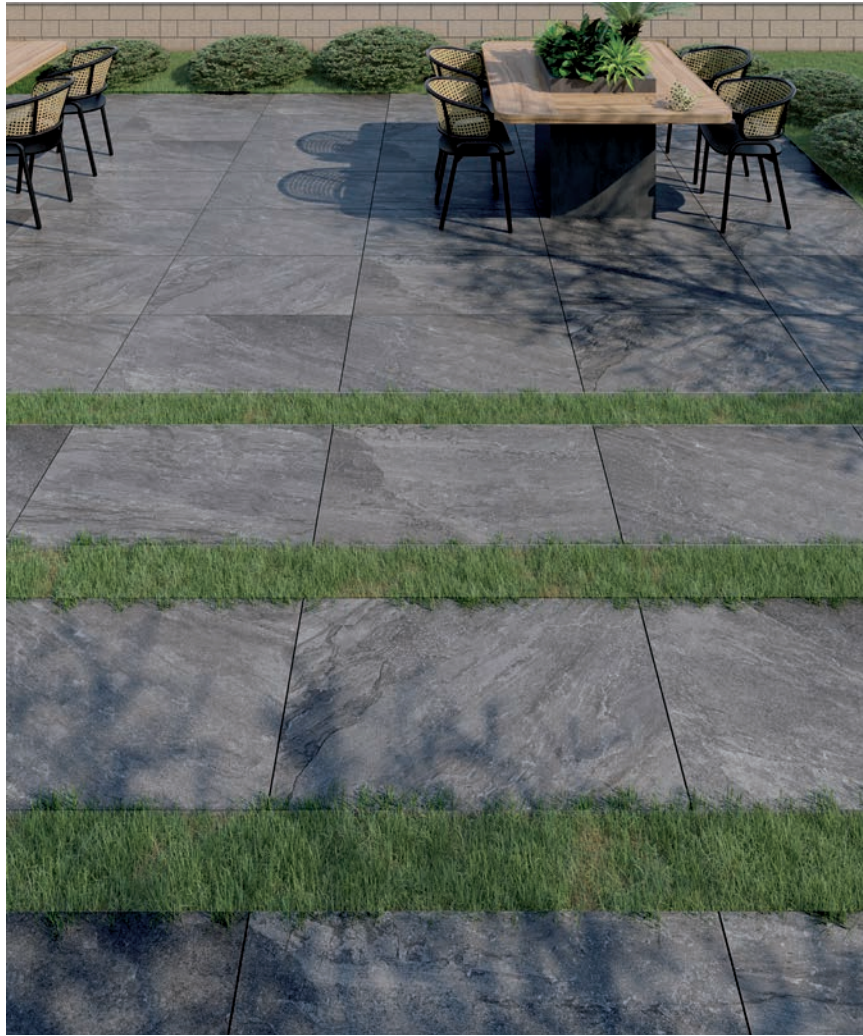

# RASA

Glazed Porcelain

Nero

60x60cm | 60x90cm

Grigio

60x60cm | 60x90cm

Beige

60x60cm | 60x90cm