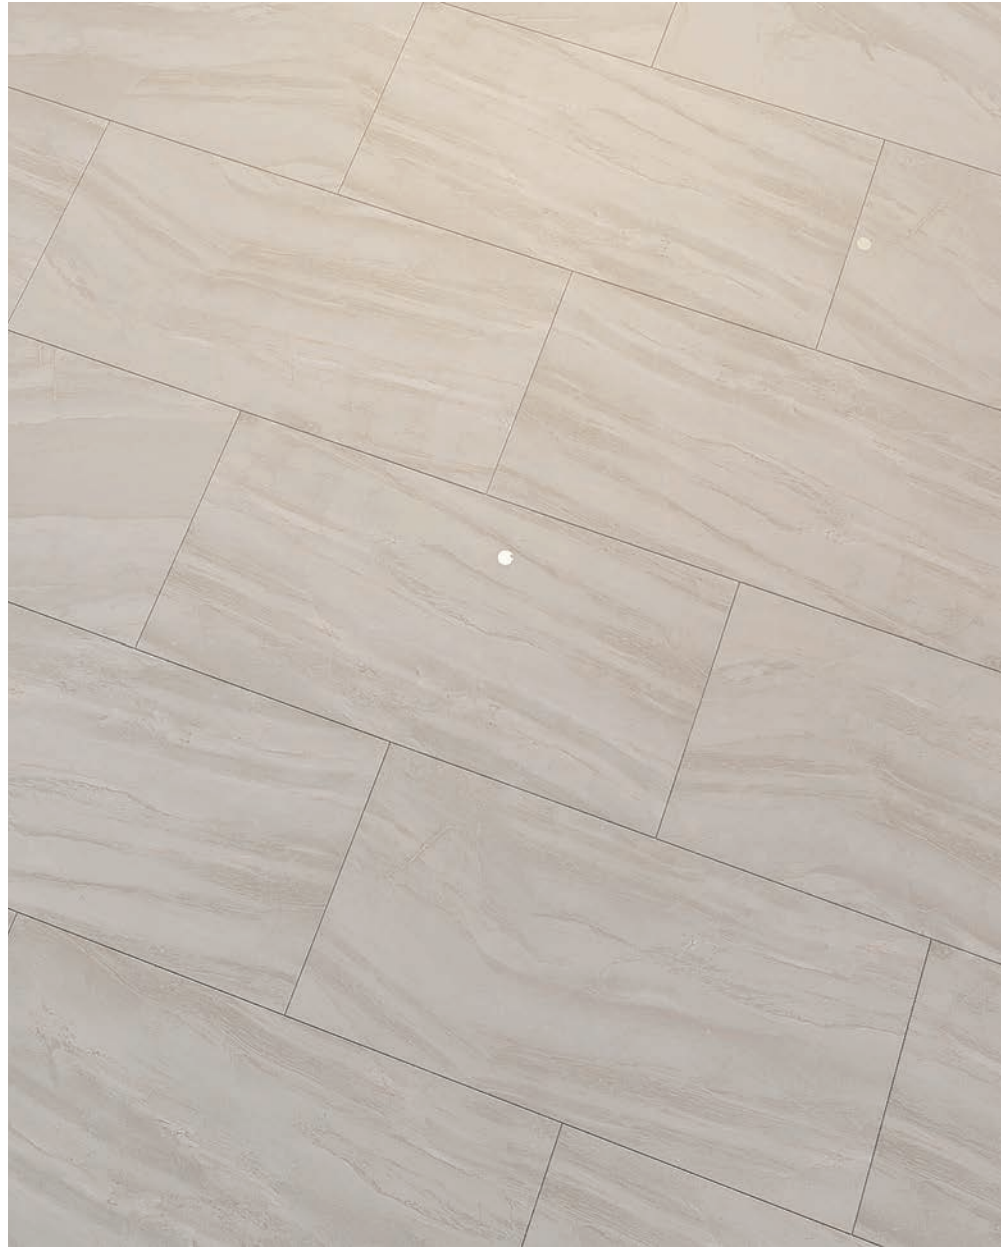

CANYON

Glazed Porcelain