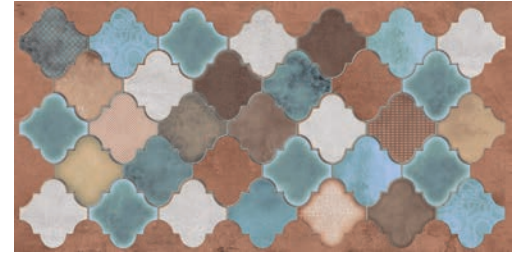

24x48"
60x120cm

Mundo Decor